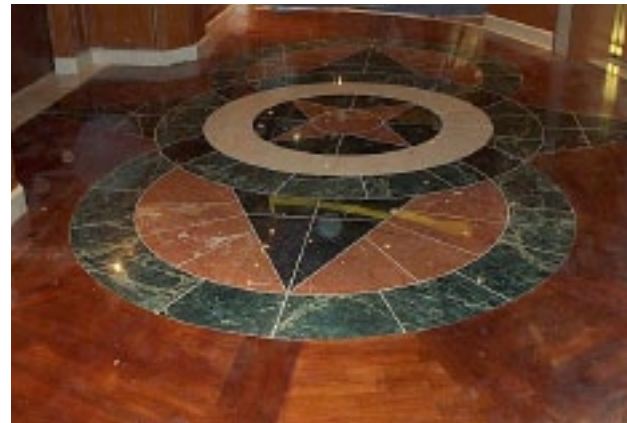

BOLICI

Public Areas